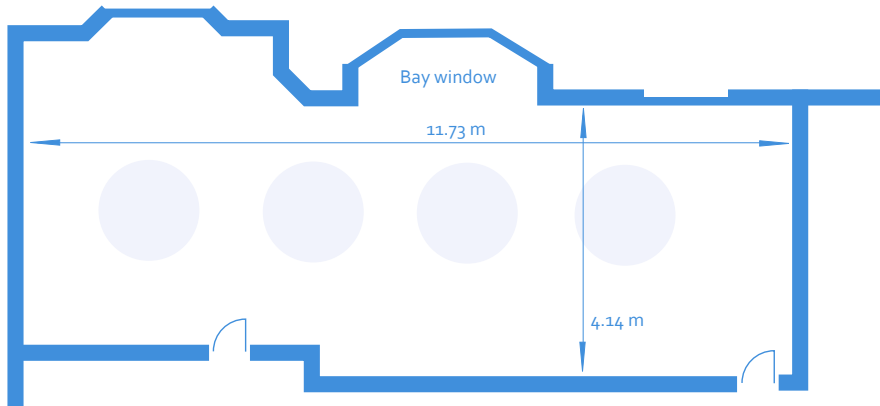

The Crescent Room

This fabulous bright and airy room has large bay windows overlooking Claremont Gardens. Once the master bedroom to the old house, it has been transformed into a large multifunction space with comfort cooling and blackout curtains. The room is equally at home hosting an intimate dinner as it is serving as a classroom or training facility.

Layout A

These layouts are an indication of possible room layouts/use. We are happy to discuss and help plan for your specific requirements.

Layout B

Layout C