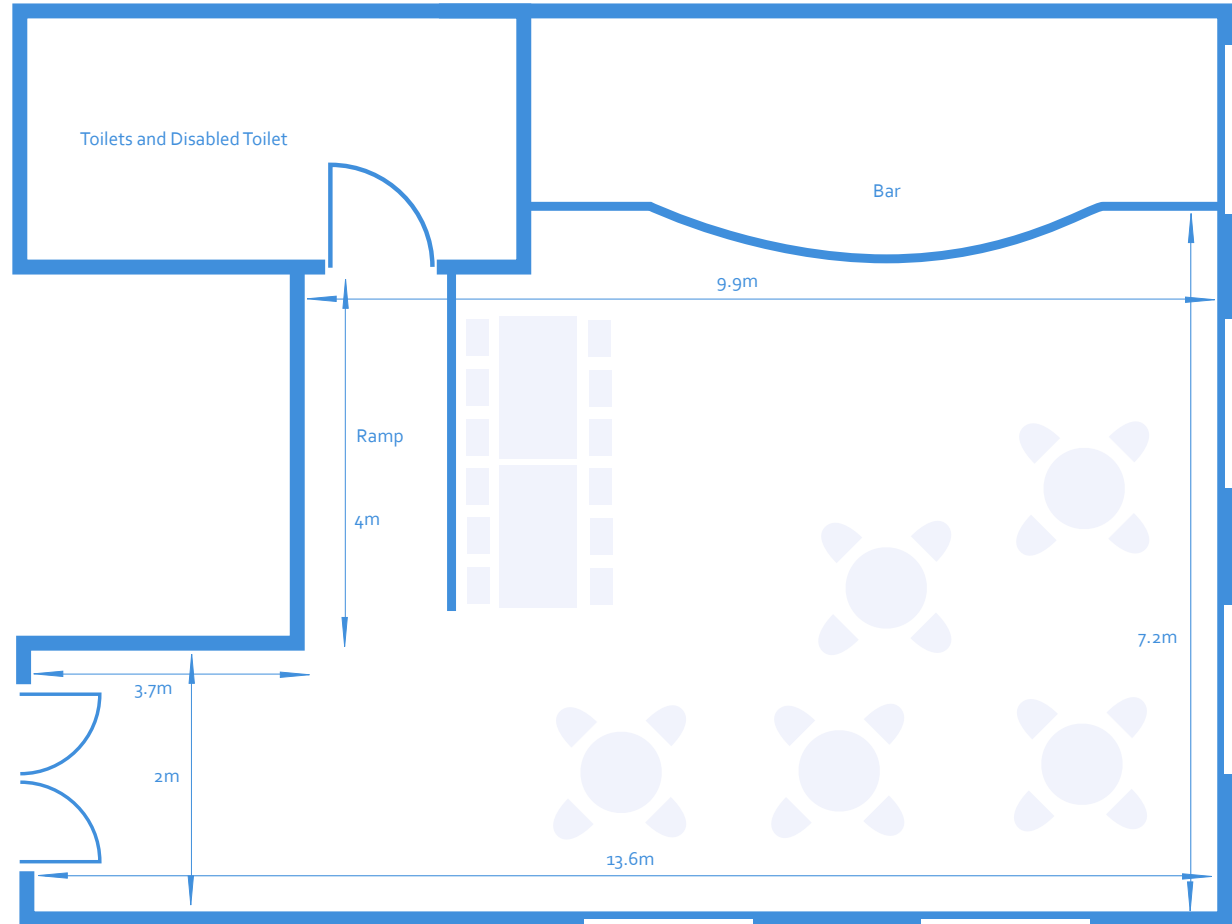

The Onslow Bar

Brand new for 2010, this large contemporary bar is perfect for celebrations, award ceremonies and lunches. Stained glass windows and ceiling feature add to the bar's unique character.

This layout is an indication of possible room layout/use. We are happy to discuss and help plan for your specific requirements.