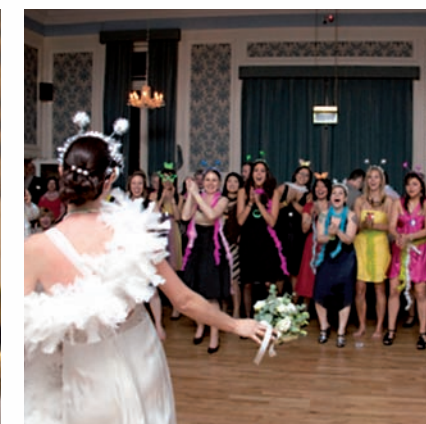

## At the end of the day, we really do care

From the moment you arrive until your very last guest leaves.

We are passionate about exceeding your expectations.

Your wedding at Glenmore House really is as important to us as it is for you.

Main picture: The speeches get underway!

Top: Capture the day on film with excellent photo opportunities inside and out.

Above: The first dance!

Above: Celebrations continue into the evening.