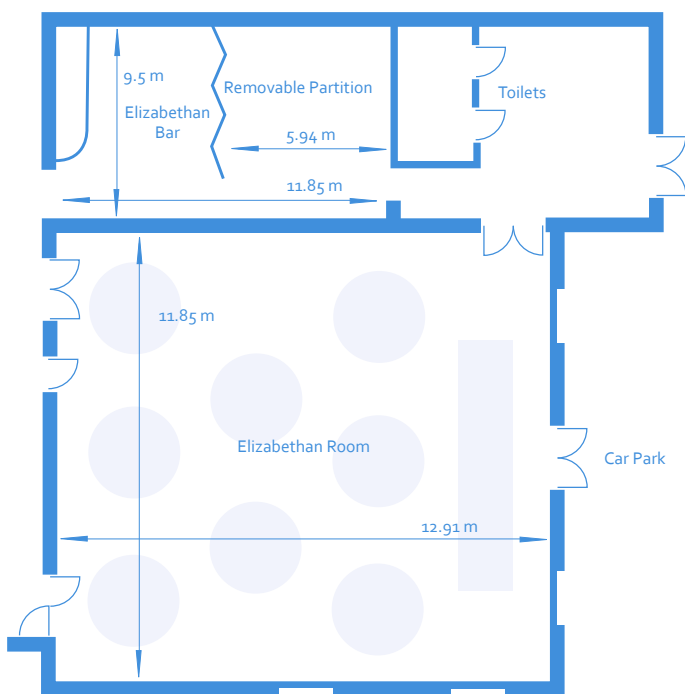

# The Elizabethan Suite

Our largest room, this grand ballroom has its own contemporary bar featuring minstrel galleries, a sprung dancefloor and a double height ceiling with chandeliers. Seating up to 140 guests on round tables and up to 155 with a top table and rectangular tables, it is perfect for conferences, wedding breakfasts, banquets, conventions, concerts, parties... the list is endless.

Table Layout A

Table Layout B

Table Layout C

These layouts are an indication of possible room layouts/use. We are happy to discuss and help plan for your specific requirements.