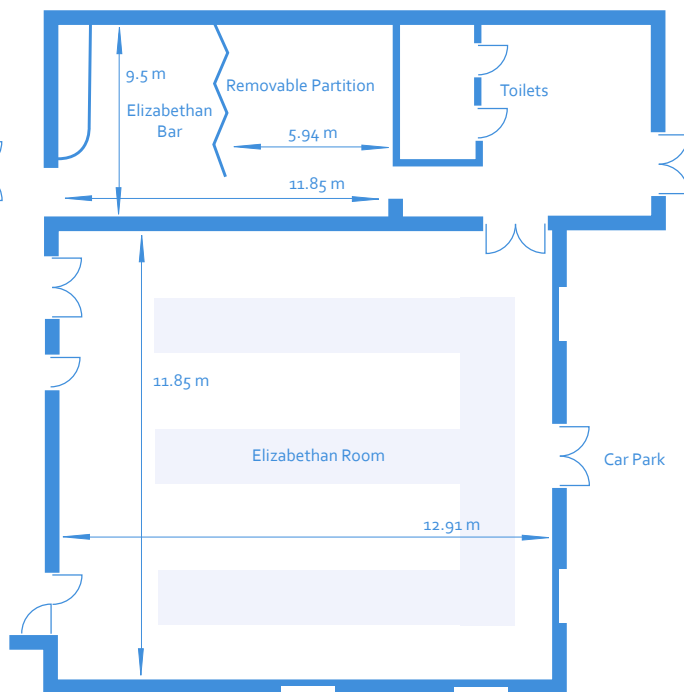

# The Elizabethan Suite

Our largest room, this grand ballroom has its own contemporary bar featuring minstrel galleries, a sprung dancefloor and a double height ceiling with chandeliers. Seating up to 140 guests on round tables and up to 155 with a top table and rectangular tables, it is perfect for conferences, wedding breakfasts, banquets, conventions, concerts, parties... the list is endless.

Table Layout A

Table Layout B

Table Layout C

These layouts are an indication of possible room layouts/use. We are happy to discuss and help plan for your specific requirements.