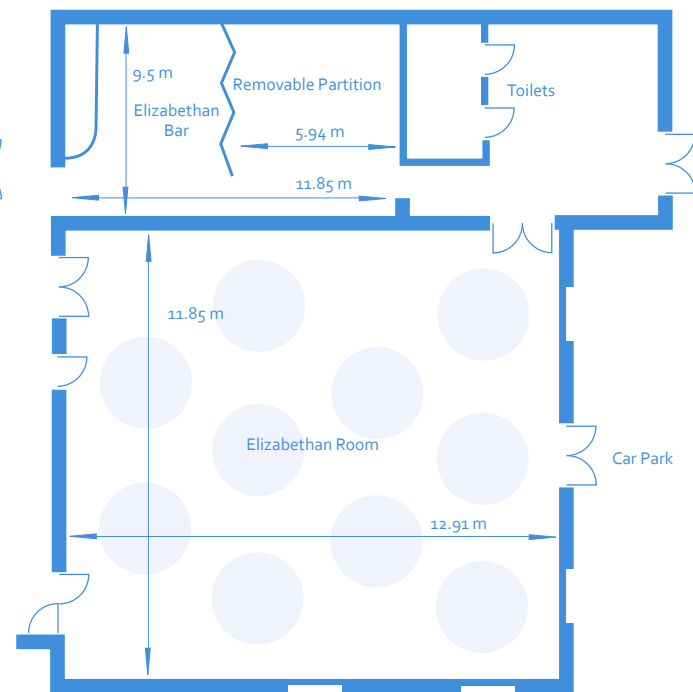

# The Elizabethan Suite

Our largest room, this grand ballroom has its own contemporary bar featuring minstrel galleries, a sprung dancefloor and a double height ceiling with chandeliers. Seating up to 140 guests on round tables and up to 155 with a top table and rectangular tables, it is perfect for conferences, wedding breakfasts, banquets, conventions, concerts, parties... the list is endless.

Table Layout A

Table Layout B

Table Layout C

These layouts are an indication of possible room layouts/use. We are happy to discuss and help plan for your specific requirements.